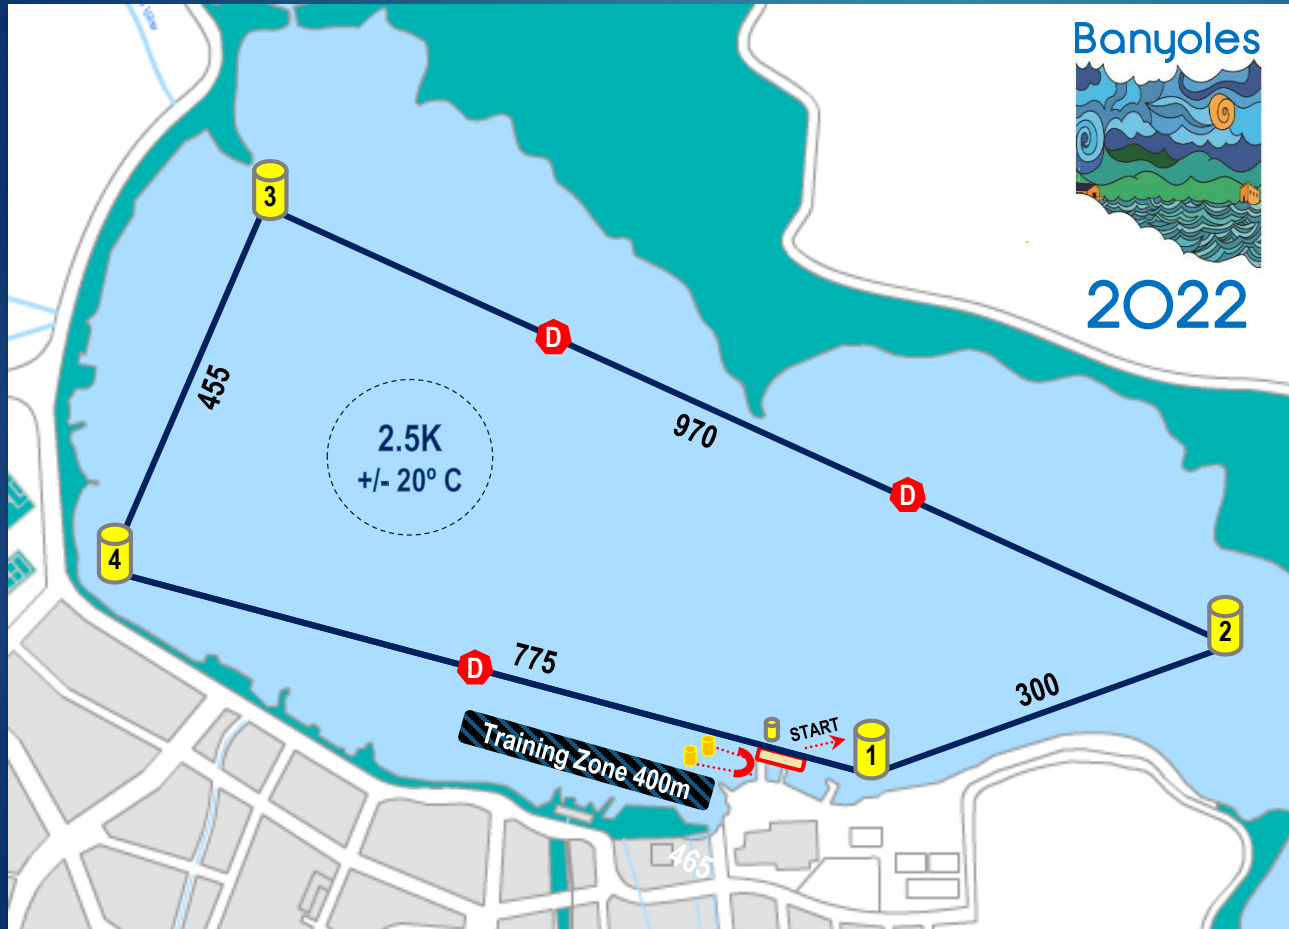

# VENUE MAP

Banyoles

2022

# 5K-7.5K-10K RACE COURSE

## RACE COURSE DESCRIPTION

LAP	5K		7.5K		10K	
	1	2	3	4	5	6
Buoy (1) 2	300	2800	5300	7800		
Buoy 3	1270	3770	6270	8770		
Buoy 4	1725	4225	6725	9225		
FINISH	2500	5000	7500	10000		

## RACE COURSE DESCRIPTION

5K

LAP	1	2	3	4
Buoy (1) 2	300	1550	2800	4050
Buoy 3	725	1975	3225	4475
Buoy 4	1000	2250	3500	4750
FINISH	1250	2500	3750	5000