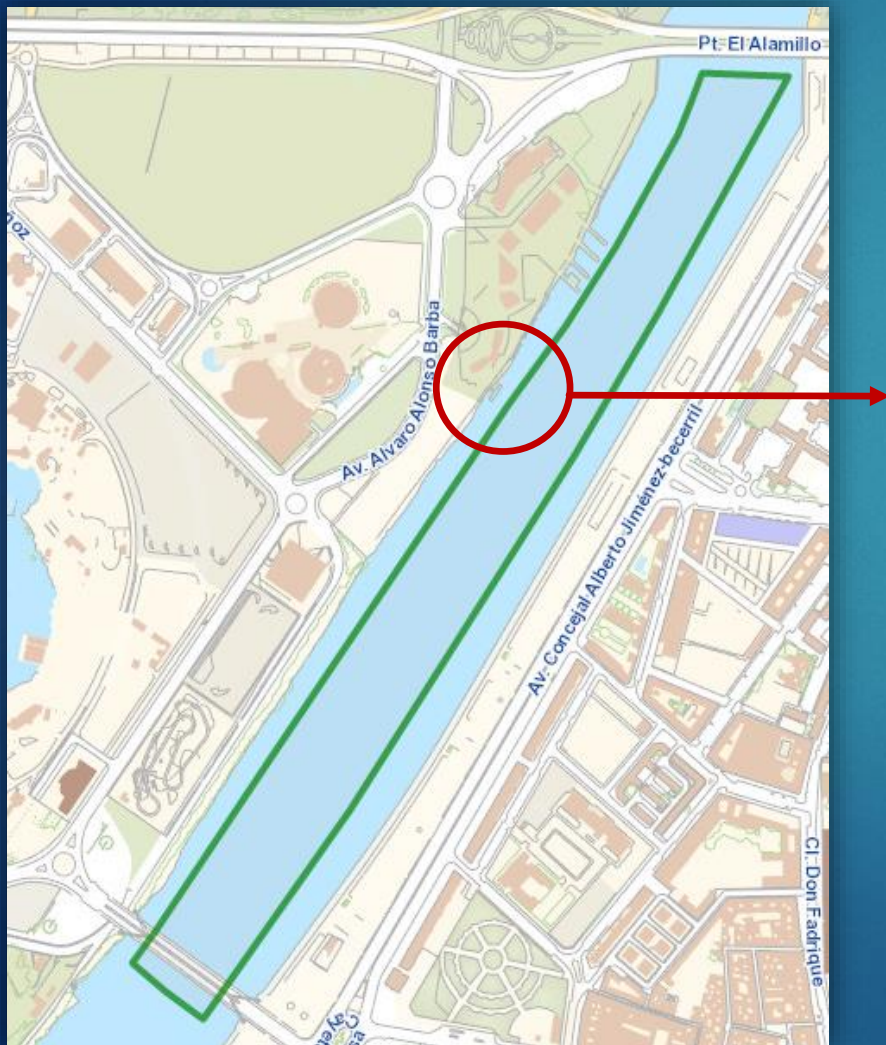

VENUE MAP

CEAR “La Cartuja”